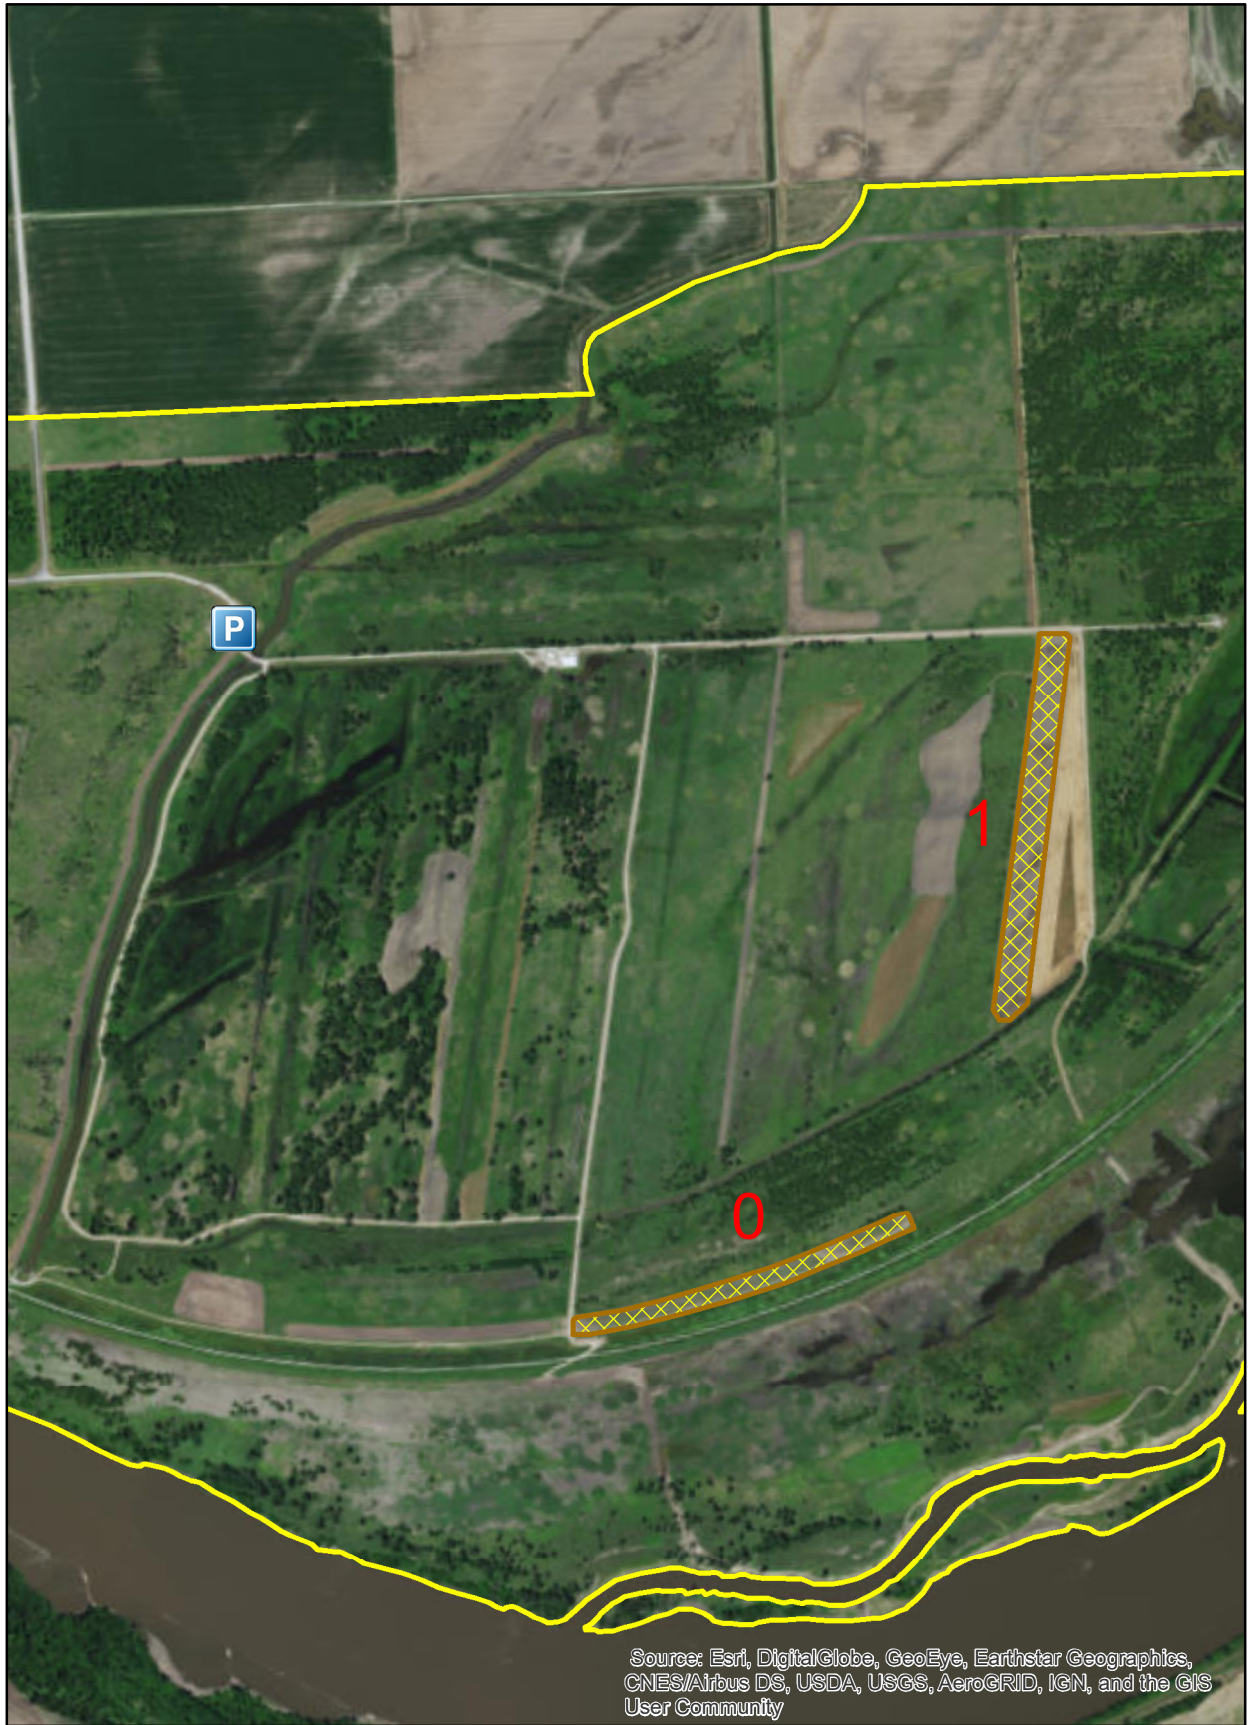

2017 Benedictine Bottoms WA Sunflowers

Legend

 Parking Lots

 KEBWA 2017 Sunflowers
 Benedictine Bottoms

| Field | Acres |
|-------|-------|
| 0 | 5 |
| 1 | 10 |