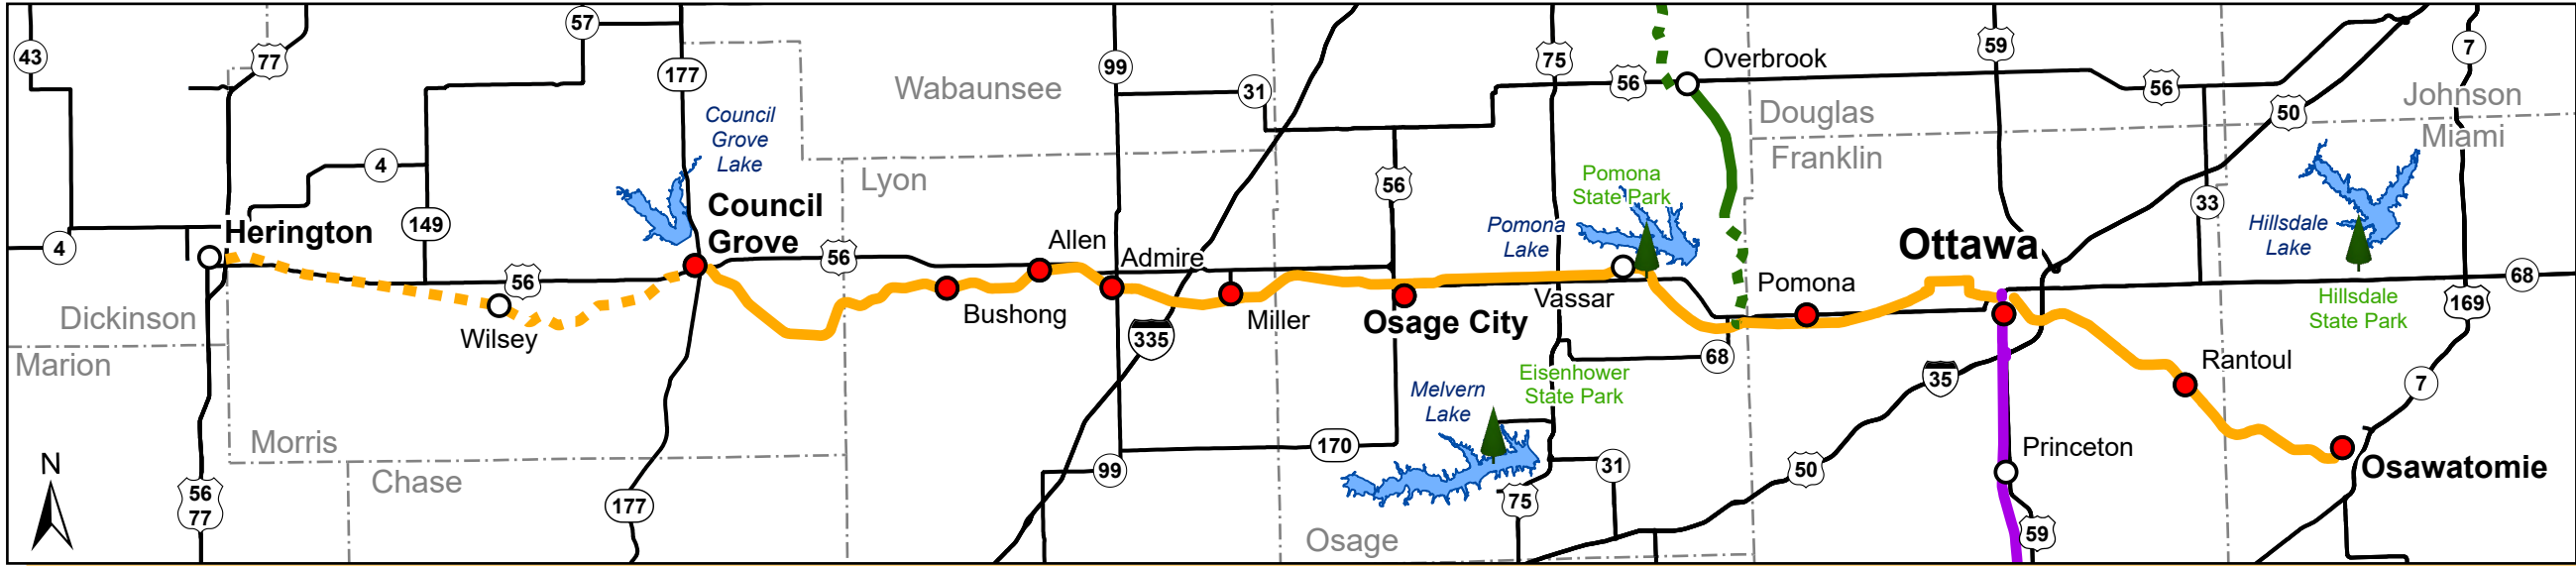

Flint Hills Trail State Park

● Developed Trail Head
(Undeveloped access points located at many county roads)

▲ State Park
— Prairie Spirit Trail State Park

— Flint Hills Trail, Open Section
- - - Flint Hills Trail, Closed Section

— Landon Trail, Open Section
- - - Landon Trail, Closed Section

PREPARED BY THE
KANSAS DEPARTMENT OF TRANSPORTATION
BUREAU OF TRANSPORTATION PLANNING

MAP CREATED THURSDAY, MARCH 14, 2024
KDOT makes no warranties, guarantees, or representations for accuracy of this information and assumes no liability for errors or omissions.