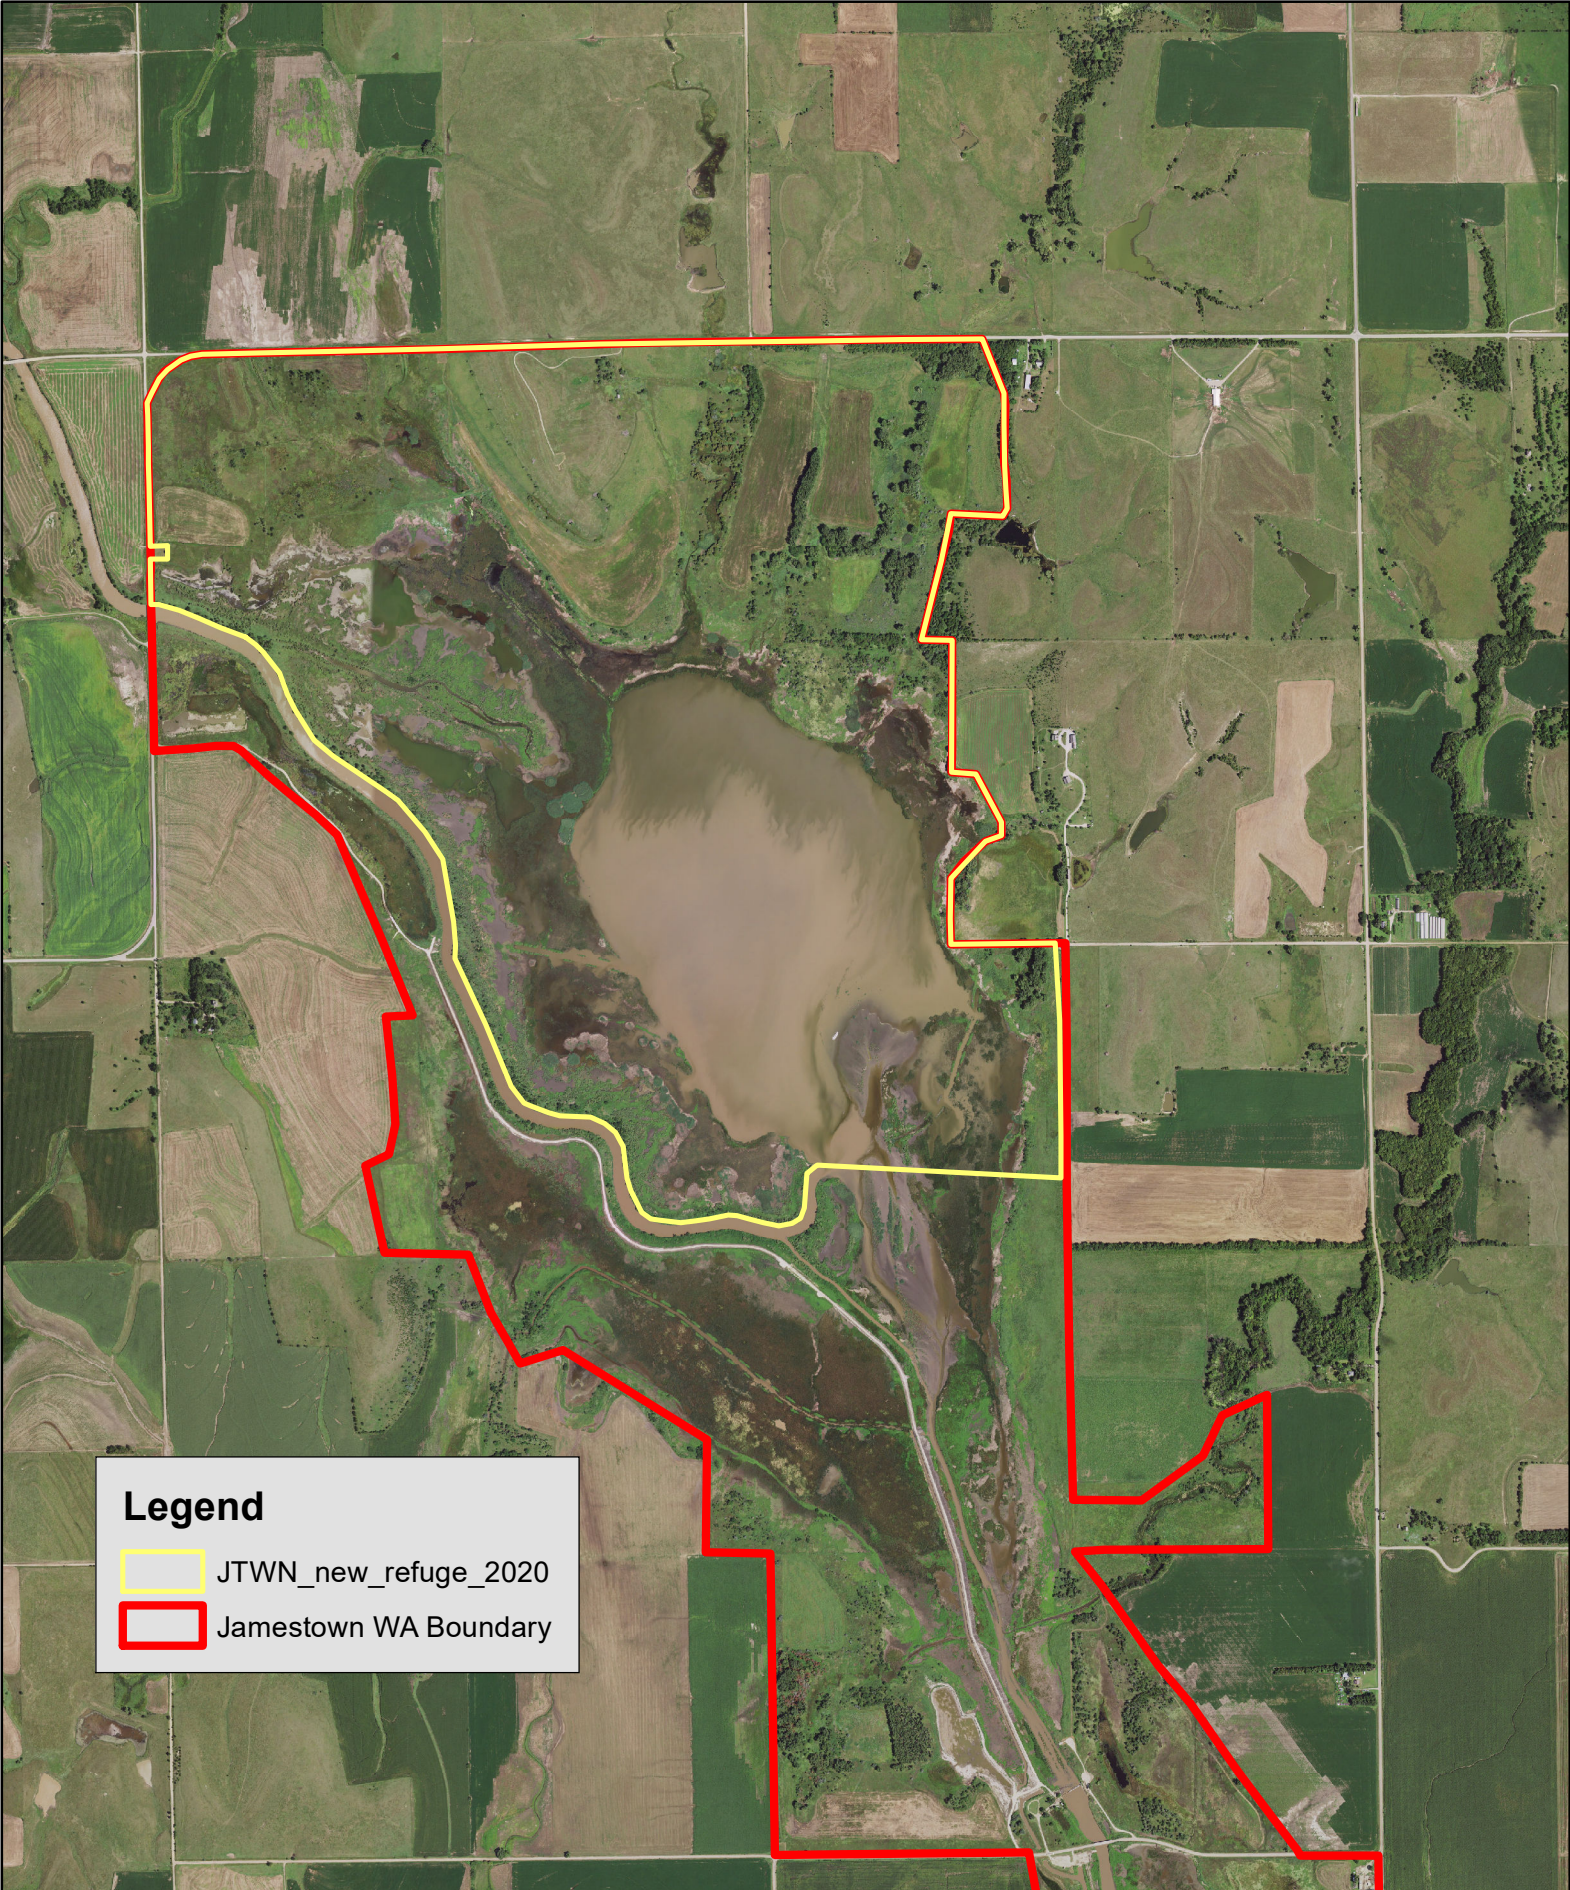

# JAMESTOWN WILDLIFE AREA UPDATED REFUGE AREA 962 ACRES

### Legend

-  JTWN\_new\_refuge\_2020
-  Jamestown WA Boundary