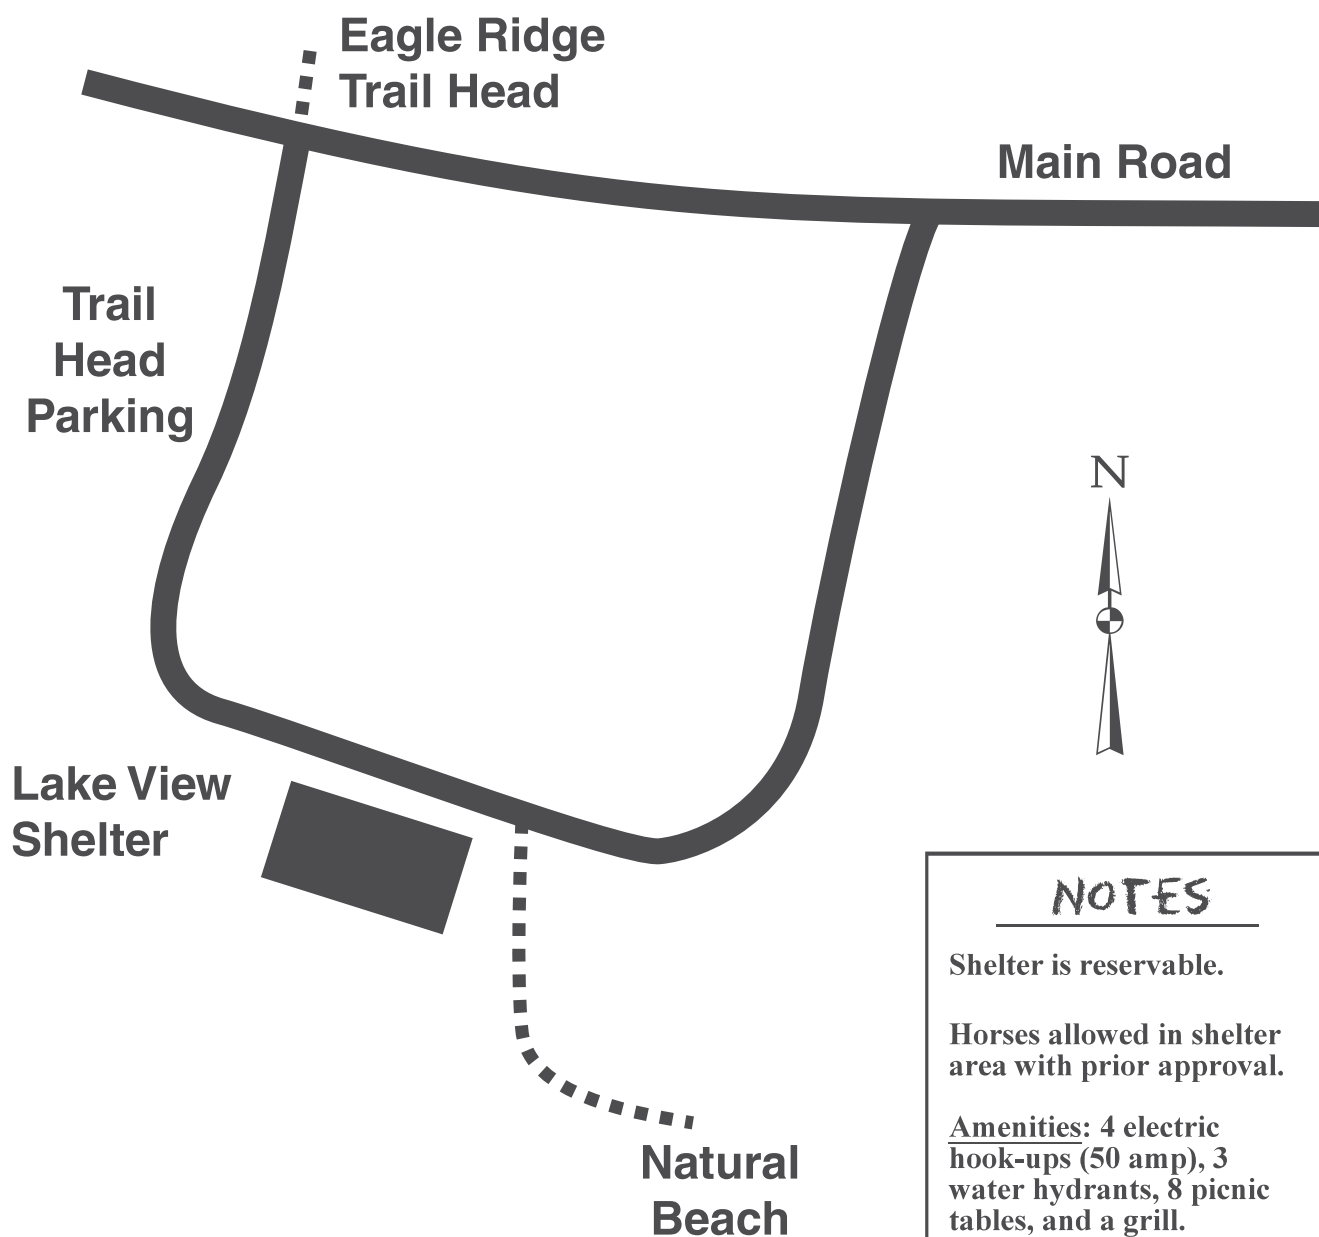

SHELTER & TRAILHEAD

LAKE VIEW SHELTER

MILFORD STATE PARK

NOTES

Shelter is reservable.

Horses allowed in shelter area with prior approval.

Amenities: 4 electric hook-ups (50 amp), 3 water hydrants, 8 picnic tables, and a grill.

Porta pots may be available upon request for an additional fee.